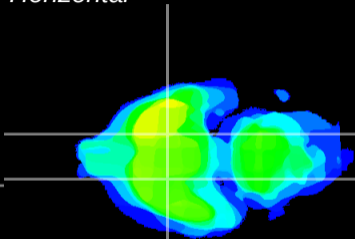

Coronal

Sagittal-R

Sagittal-L

ViBrism: CX21746
Horizontal

S0