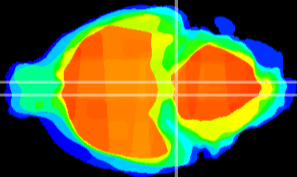

Coronal

Sagittal-R

Sagittal-L

ViBrism: CX21749
Horizontal

Pn