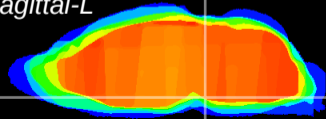

Coronal

Sagittal-R

Sagittal-L

ViBrism: CX21749
Horizontal

Pn