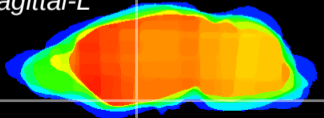

Coronal

Sagittal-R

Sagittal-L

ViBrism: CX21750
Horizontal

S0