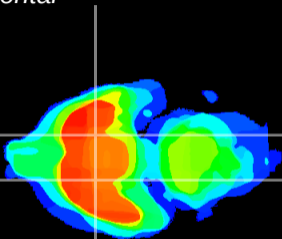

Coronal

Sagittal-R

Sagittal-L

ViBrism: CX21750
Horizontal

S0