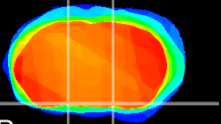

Coronal

Sagittal-R

Sagittal-L

ViBrism: CX21750
Horizontal

S0