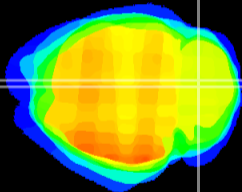

Coronal

Sagittal-R

Sagittal-L

ViBrism: CX21757
Horizontal

Cb vermis