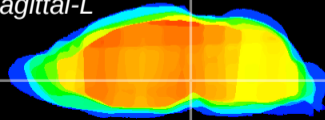

Coronal

Sagittal-R

Sagittal-L

ViBrism: CX21761
Horizontal

VTA