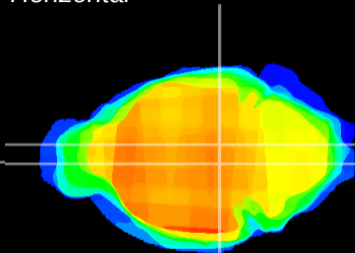

Coronal

Sagittal-R

Sagittal-L

ViBrism: CX21761
Horizontal

VTA