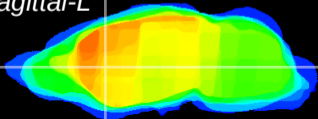

Coronal

Sagittal-R

Sagittal-L

ViBrism: CX21763
Horizontal

CPU medial