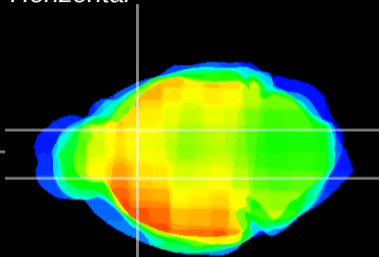

Coronal

Sagittal-R

Sagittal-L

ViBrism: CX21763
Horizontal

CPU medial