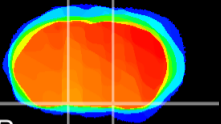

Coronal

Sagittal-R

Sagittal-L

ViBrism: CX21764
Horizontal

S0