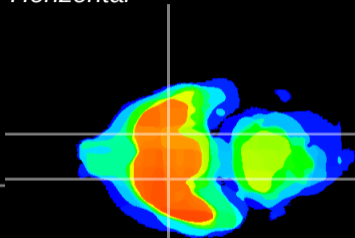

Coronal

Sagittal-R

Sagittal-L

ViBrism: CX21764
Horizontal

S0