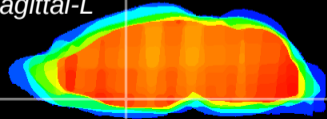

Coronal

Sagittal-R

Sagittal-L

ViBrism: CX21766
Horizontal

MPA