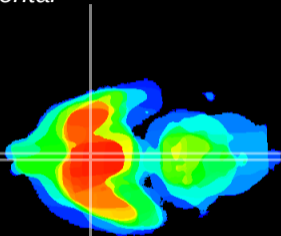

Coronal

Sagittal-R

Sagittal-L

ViBriSM: CX21773
Horizontal

SCN