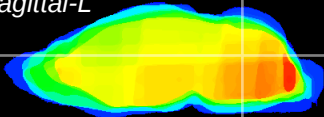

*Coronal*

*Sagittal-R*

*Sagittal-L*

ViBrism: CX21775  
*Horizontal*

Cb nucleus