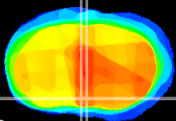

Coronal

Sagittal-R

Sagittal-L

ViBrism: CX21783
Horizontal

MPA