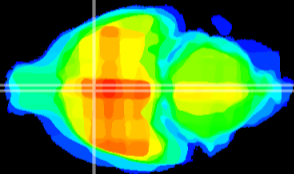

Coronal

Sagittal-R

Sagittal-L

ViBrism: CX21783
Horizontal

MPA