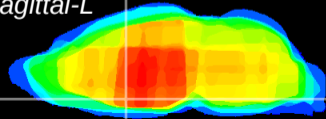

Coronal

Sagittal-R

Sagittal-L

ViBrism: CX21783
Horizontal

MPA