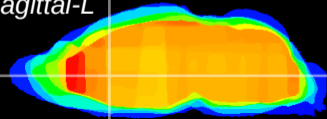

Coronal

Sagittal-R

Sagittal-L

ViBrism: CX21791
Horizontal

LS