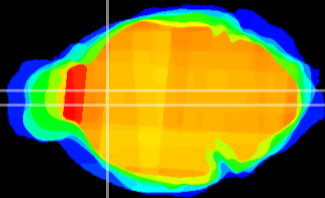

Coronal

Sagittal-R

Sagittal-L

ViBrism: CX21791
Horizontal

LS