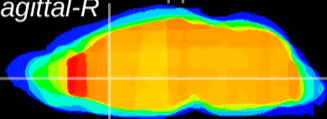

Coronal

Sagittal-R

Sagittal-L

ViBrism: CX21791
Horizontal

LS