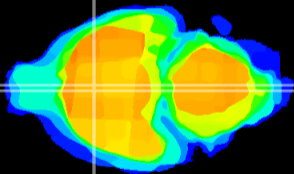

Coronal

Sagittal-R

Sagittal-L

ViBrism: CX21791
Horizontal

MPA