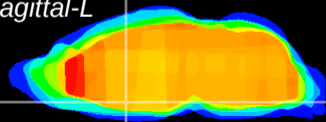

Coronal

Sagittal-R

Sagittal-L

ViBrism: CX21791
Horizontal

MPA