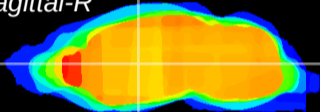

Coronal

Sagittal-R

Sagittal-L

ViBrism: CX21791
Horizontal

VA/VL