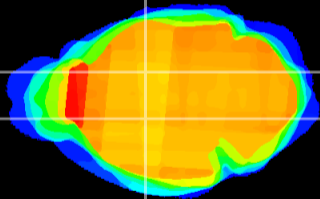

Coronal

Sagittal-R

Sagittal-L

ViBrism: CX21791
Horizontal

VA/VL