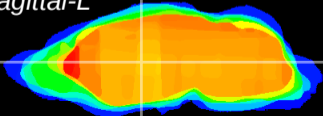

Coronal

Sagittal-R

Sagittal-L

ViBrism: CX21791
Horizontal

VA/VL