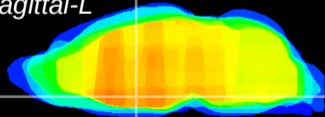

Coronal

Sagittal-R

Sagittal-L

ViBriSm: CX21804
Horizontal

SPa dorsal