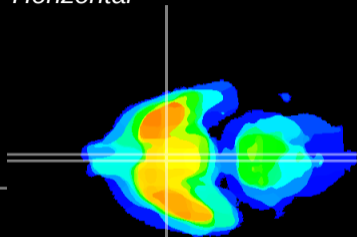

Coronal

Sagittal-R

Sagittal-L

ViBriSM: CX21806
Horizontal

SCN