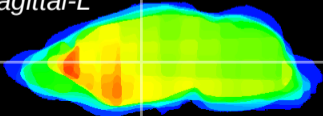

Coronal

Sagittal-R

Sagittal-L

ViBrism: CX21807
Horizontal

VA/VL