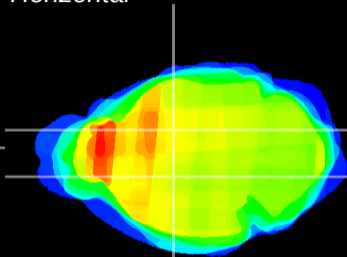

Coronal

Sagittal-R

Sagittal-L

ViBrism: CX21807
Horizontal

VA/VL