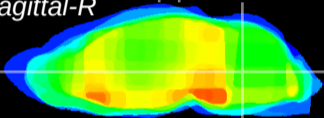

Coronal

Sagittal-R

Sagittal-L

ViBrism: CX21808
Horizontal

MVe