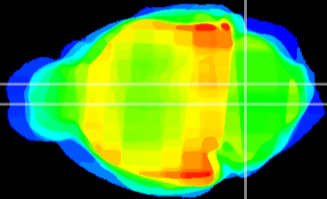

Coronal

Sagittal-R

Sagittal-L

ViBrism: CX21808
Horizontal

MVe