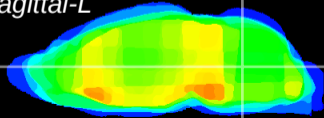

Coronal

Sagittal-R

Sagittal-L

ViBrism: CX21808
Horizontal

MVe