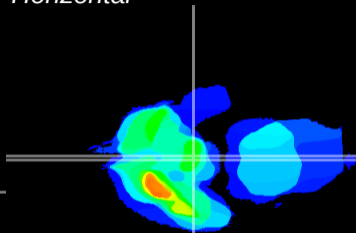

Coronal

Sagittal-R

Sagittal-L

ViBrism: CX21814
Horizontal

ME