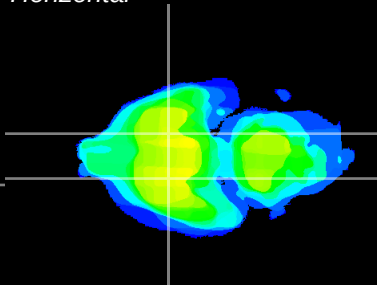

Coronal

Sagittal-R

Sagittal-L

ViBrism: CX21815
Horizontal

S0