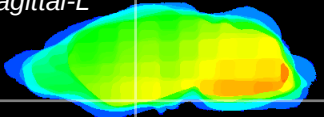

Coronal

Sagittal-R

Sagittal-L

ViBrism: CX21815
Horizontal

S0