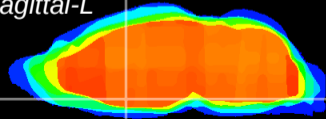

Coronal

Sagittal-R

Sagittal-L

ViBrism: CX21819
Horizontal

MPA