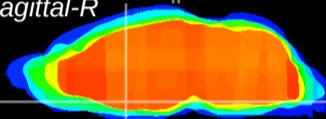

Coronal

Sagittal-R

Sagittal-L

ViBrism: CX21819
Horizontal

MPA