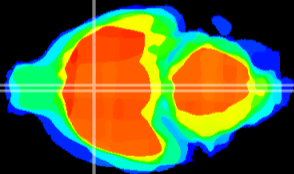

Coronal

Sagittal-R

Sagittal-L

ViBrism: CX21819
Horizontal

MPA