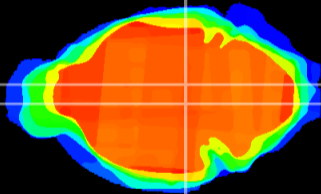

Coronal

Sagittal-R

Sagittal-L

ViBrism: CX21819
Horizontal

VTA