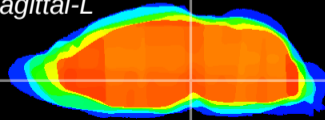

Coronal

Sagittal-R

Sagittal-L

ViBrism: CX21819
Horizontal

VTA