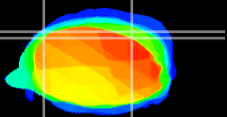

Coronal

Sagittal-R

Sagittal-L

ViBrism: CX21821
Horizontal

Cb lobe