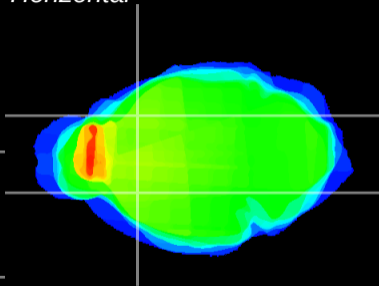

Coronal

Sagittal-R

Sagittal-L

ViBrism: CX21826
Horizontal

CPU lateral