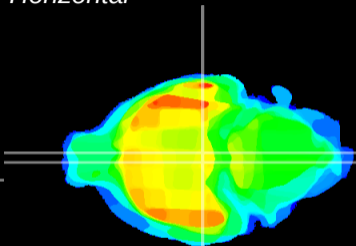

Coronal

Sagittal-R

Sagittal-L

ViBrism: CX21832
Horizontal

M