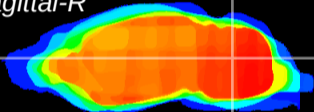

Coronal

Sagittal-R

Sagittal-L

ViBrism: CX21834
Horizontal

Cb nucleus