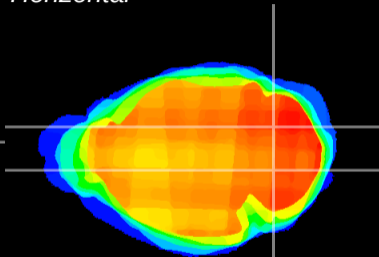

Coronal

Sagittal-R

Sagittal-L

ViBrism: CX21834
Horizontal

Cb nucleus