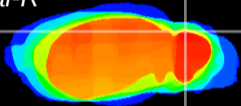

Coronal

Sagittal-R

Sagittal-L

ViBrism: CX21837
Horizontal

Cb lobe