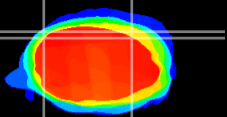

Coronal

Sagittal-R

Sagittal-L

ViBrism: CX21837
Horizontal

Cb lobe