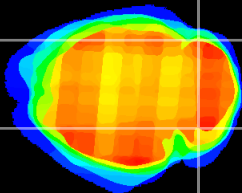

Coronal

Sagittal-R

Sagittal-L

ViBrism: CX21841
Horizontal

Cb lobe