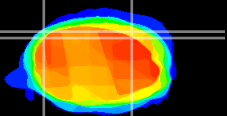

Coronal

Sagittal-R

Sagittal-L

ViBrism: CX21841
Horizontal

Cb lobe