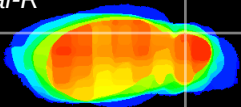

Coronal

Sagittal-R

Sagittal-L

ViBrism: CX21841
Horizontal

Cb lobe