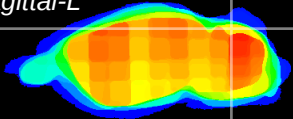

Coronal

Sagittal-R

Sagittal-L

ViBrism: CX21841
Horizontal

Cb lobe