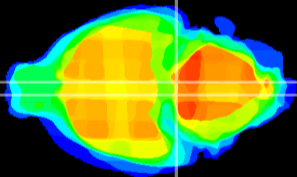

Coronal

Sagittal-R

Sagittal-L

ViBrism: CX21845
Horizontal

Pn