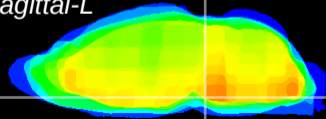

Coronal

Sagittal-R

Sagittal-L

ViBrism: CX21845
Horizontal

Pn