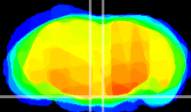

Coronal

Sagittal-R

Sagittal-L

ViBrism: CX21845
Horizontal

Pn