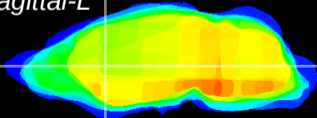

Coronal

Sagittal-R

Sagittal-L

ViBris: CX21851
Horizontal

CPu medial