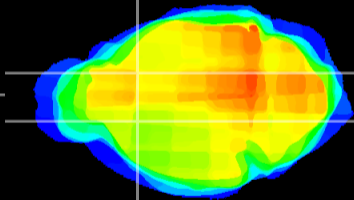

Coronal

Sagittal-R

Sagittal-L

ViBris: CX21851
Horizontal

CPu medial