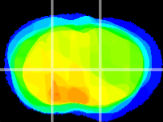

Coronal

Sagittal-R

Sagittal-L

ViBris: CX21851
Horizontal

CPu medial