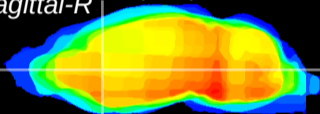

Coronal

Sagittal-R

Sagittal-L

ViBris: CX21851
Horizontal

CPu medial