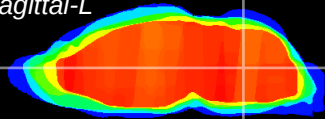

Coronal

Sagittal-R

Sagittal-L

ViBriSM: CX21852
Horizontal

MVe