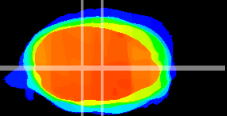

Coronal

Sagittal-R

Sagittal-L

ViBriSM: CX21852
Horizontal

MVe