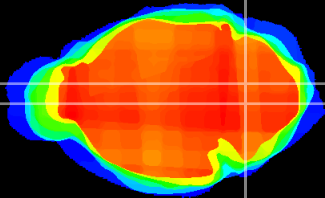

Coronal

Sagittal-R

Sagittal-L

ViBriSM: CX21852
Horizontal

MVe