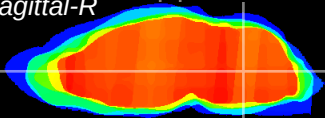

Coronal

Sagittal-R

Sagittal-L

ViBriSM: CX21852
Horizontal

MVe