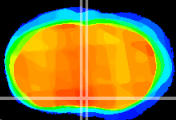

Coronal

Sagittal-R

Sagittal-L

ViBriSM: CX21854
Horizontal

MPA