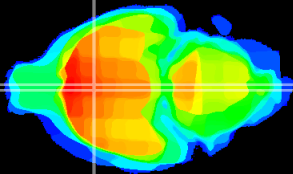

Coronal

Sagittal-R

Sagittal-L

ViBriSM: CX21854
Horizontal

MPA