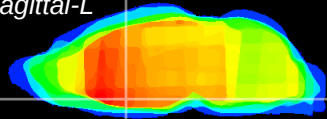

Coronal

Sagittal-R

Sagittal-L

ViBriSM: CX21854
Horizontal

MPA