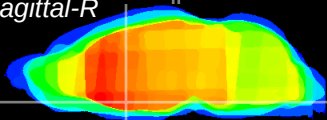

Coronal

Sagittal-R

Sagittal-L

ViBriSM: CX21854
Horizontal

MPA