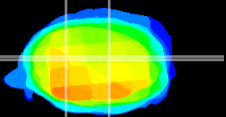

Coronal

Sagittal-R

Sagittal-L

ViBrism: CX21855
Horizontal

Cb nucleus