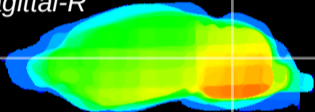

Coronal

Sagittal-R

Sagittal-L

ViBrism: CX21855
Horizontal

Cb nucleus