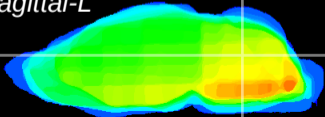

Coronal

Sagittal-R

Sagittal-L

ViBrism: CX21855
Horizontal

Cb nucleus