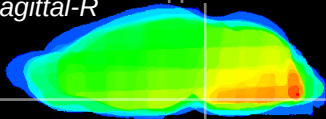

Coronal

Sagittal-R

Sagittal-L

ViBrism: CX21855
Horizontal

Pn