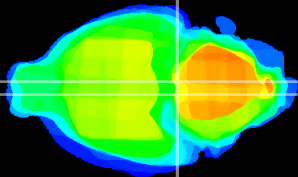

Coronal

Sagittal-R

Sagittal-L

ViBrism: CX21855
Horizontal

Pn