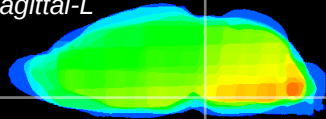

Coronal

Sagittal-R

Sagittal-L

ViBrism: CX21855
Horizontal

Pn