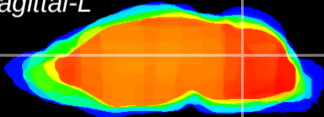

Coronal

Sagittal-R

Sagittal-L

ViBrism: CX21858
Horizontal

Cb nucleus