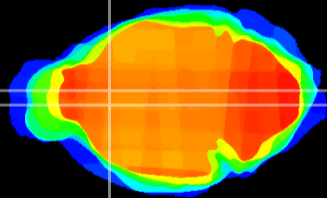

Coronal

Sagittal-R

Sagittal-L

ViBrism: CX21858
Horizontal

LS