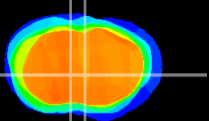

Coronal

Sagittal-R

Sagittal-L

ViBrism: CX21858
Horizontal

LS