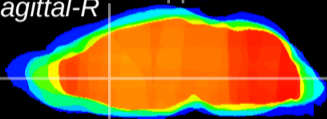

Coronal

Sagittal-R

Sagittal-L

ViBrism: CX21858
Horizontal

LS