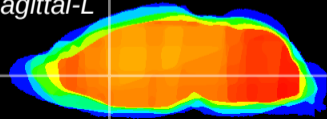

Coronal

Sagittal-R

Sagittal-L

ViBrism: CX21858
Horizontal

LS