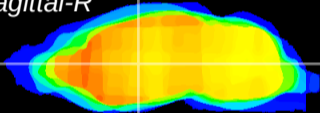

Coronal

Sagittal-R

Sagittal-L

ViBrism: CX21859
Horizontal

VA/VL