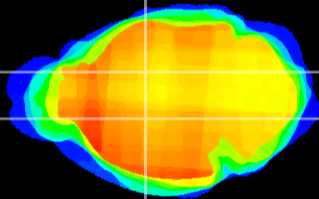

Coronal

Sagittal-R

Sagittal-L

ViBrism: CX21859
Horizontal

VA/VL