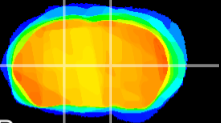

Coronal

Sagittal-R

Sagittal-L

ViBrism: CX21859
Horizontal

VA/VL