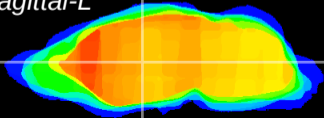

Coronal

Sagittal-R

Sagittal-L

ViBrism: CX21859
Horizontal

VA/VL