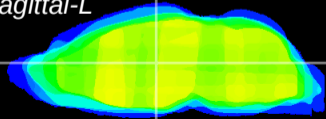

Coronal

Sagittal-R

Sagittal-L

ViBrism: CX21861
Horizontal

MD