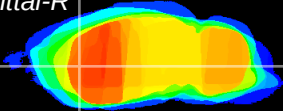

Coronal

Sagittal-R

Sagittal-L

ViBrisM: CX21864
Horizontal

CPU lateral