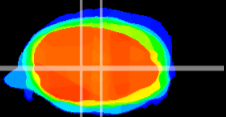

Coronal

Sagittal-R

Sagittal-L

ViBrism: CX21876
Horizontal

MVe