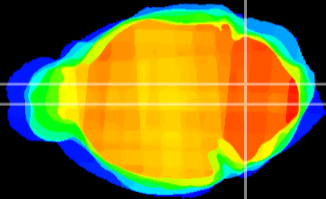

Coronal

Sagittal-R

Sagittal-L

ViBrism: CX21876
Horizontal

MVe