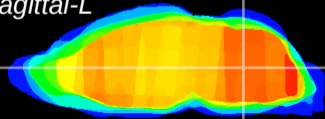

Coronal

Sagittal-R

Sagittal-L

ViBrism: CX21876
Horizontal

MVe