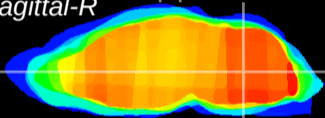

Coronal

Sagittal-R

Sagittal-L

ViBrism: CX21876
Horizontal

MVe