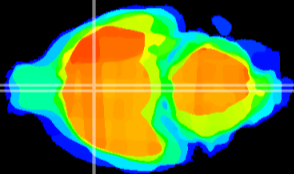

Coronal

Sagittal-R

Sagittal-L

ViBrism: CX21879
Horizontal

MPA