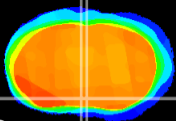

Coronal

Sagittal-R

Sagittal-L

ViBrism: CX21879
Horizontal

MPA