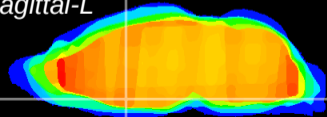

Coronal

Sagittal-R

Sagittal-L

ViBrism: CX21879
Horizontal

MPA