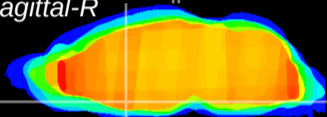

Coronal

Sagittal-R

Sagittal-L

ViBrism: CX21879
Horizontal

MPA