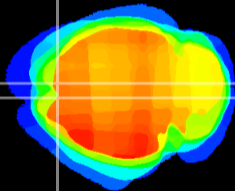

Coronal

Sagittal-R

Sagittal-L

ViBrism: CX21880
Horizontal

Cx motor