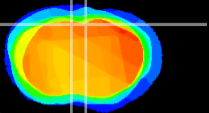

Coronal

Sagittal-R

Sagittal-L

ViBrism: CX21880
Horizontal

Cx motor