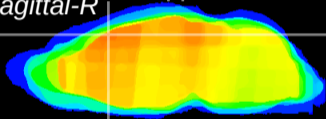

Coronal

Sagittal-R

Sagittal-L

ViBrism: CX21880
Horizontal

Cx motor