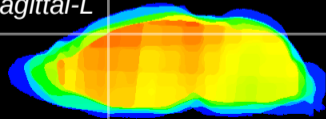

Coronal

Sagittal-R

Sagittal-L

ViBrism: CX21880
Horizontal

Cx motor