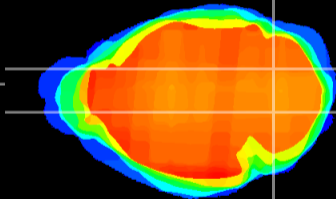

Coronal

Sagittal-R

Sagittal-L

ViBrism: CX21887  
Horizontal

Cb nucleus