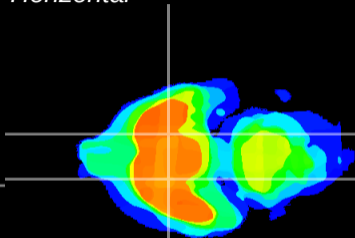

Coronal

Sagittal-R

Sagittal-L

ViBrism: CX21889
Horizontal

S0