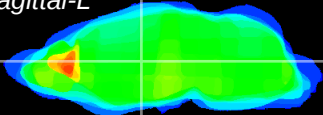

Coronal

Sagittal-R

Sagittal-L

ViBrism: CX21891  
Horizontal

VA/VL