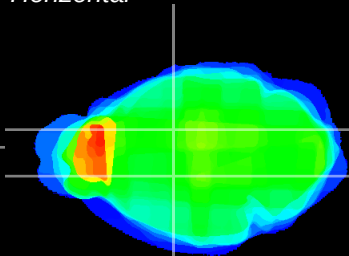

Coronal

Sagittal-R

Sagittal-L

ViBrism: CX21891  
Horizontal

VA/VL