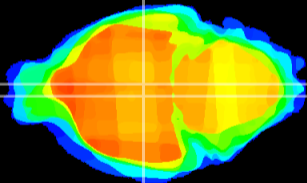

Coronal

Sagittal-R

Sagittal-L

ViBrism: CX21894
Horizontal

DM