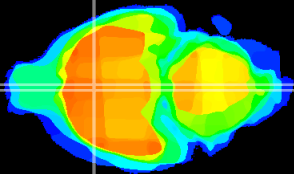

Coronal

Sagittal-R

Sagittal-L

ViBrism: CX21894  
Horizontal

MPA