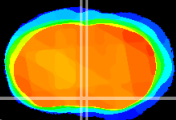

Coronal

Sagittal-R

Sagittal-L

ViBrism: CX21894  
Horizontal

MPA