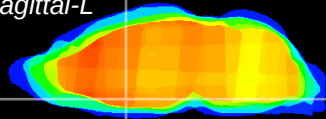

Coronal

Sagittal-R

Sagittal-L

ViBrism: CX21894  
Horizontal

MPA