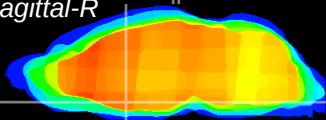

Coronal

Sagittal-R

Sagittal-L

ViBrism: CX21894  
Horizontal

MPA