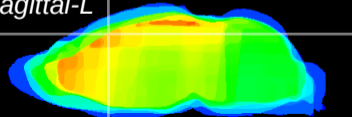

Coronal

Sagittal-R

Sagittal-L

ViBrism: CX21897  
Horizontal

Cx motor