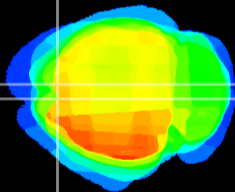

Coronal

Sagittal-R

Sagittal-L

ViBrism: CX21897  
Horizontal

Cx motor