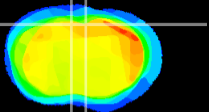

Coronal

Sagittal-R

Sagittal-L

ViBrism: CX21897  
Horizontal

Cx motor