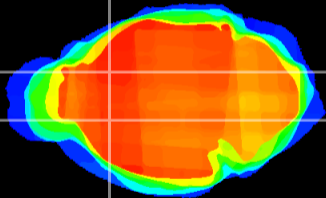

Coronal

Sagittal-R

Sagittal-L

ViBris: CX21902
Horizontal

CPU medial