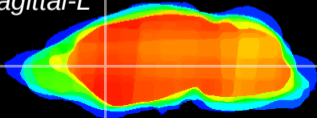

Coronal

Sagittal-R

Sagittal-L

ViBris: CX21902
Horizontal

CPU medial