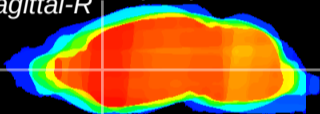

Coronal

Sagittal-R

Sagittal-L

ViBris: CX21902
Horizontal

CPU medial