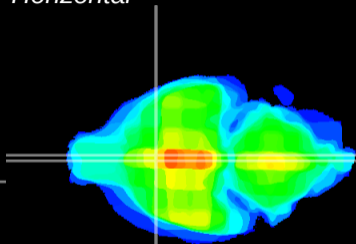

Coronal

Sagittal-R

Sagittal-L

ViBrism: CX21905
Horizontal

MPA