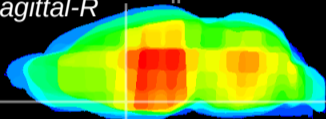

Coronal

Sagittal-R

Sagittal-L

ViBrism: CX21905
Horizontal

MPA