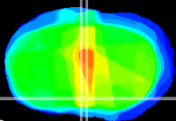

Coronal

Sagittal-R

Sagittal-L

ViBrism: CX21905
Horizontal

MPA