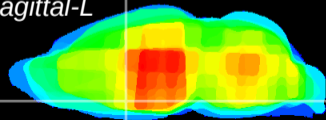

Coronal

Sagittal-R

Sagittal-L

ViBrism: CX21905
Horizontal

MPA